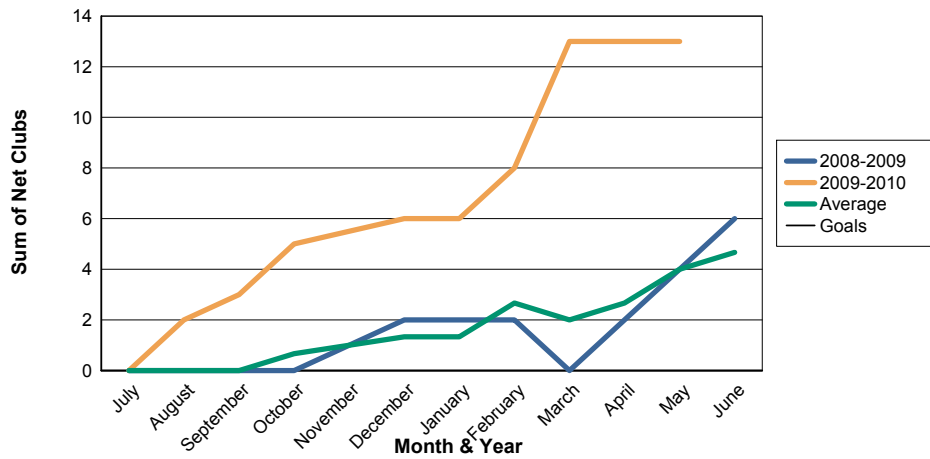

Sum of Net Clubs/ Month & Year

For District 381