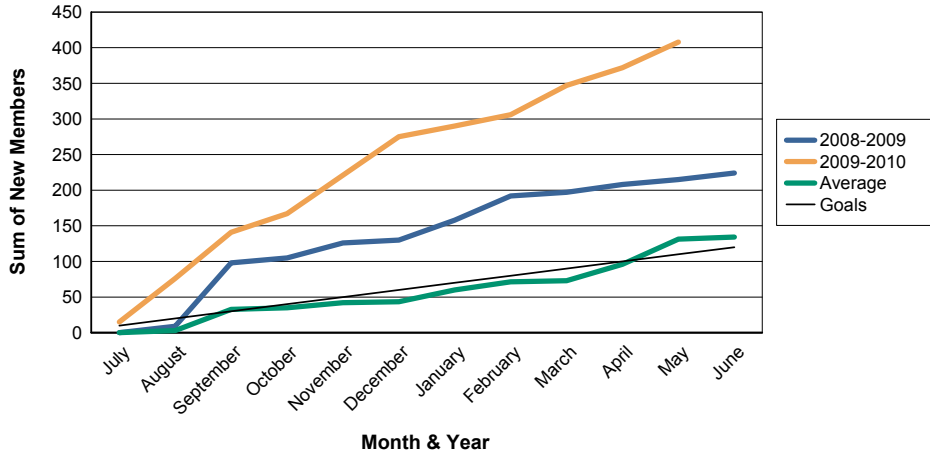

For District 381

Sum of Charter Members/ Month & Year

For District 381

3 Year Comparisons for GMT Constitutional Area 5

By GMT District

As of May 2010

Sum of New Members/ Month & Year

For District 381