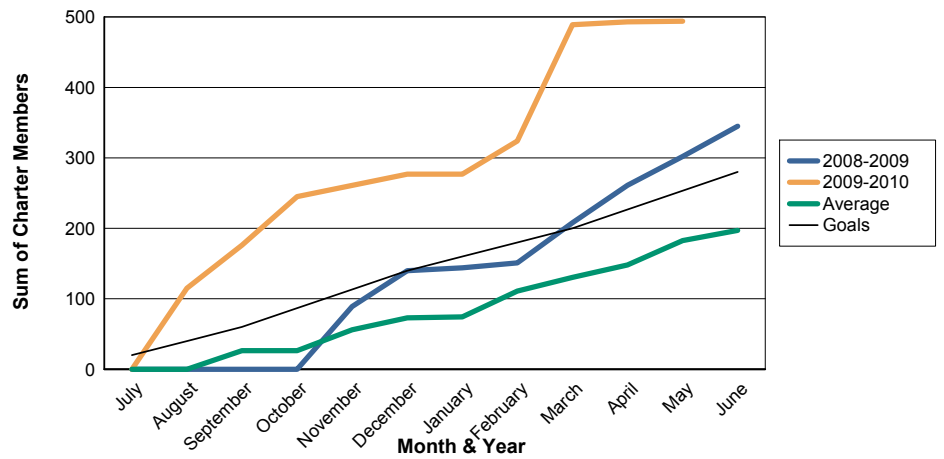

Sum of Charter Members/ Month & Year

For District 381