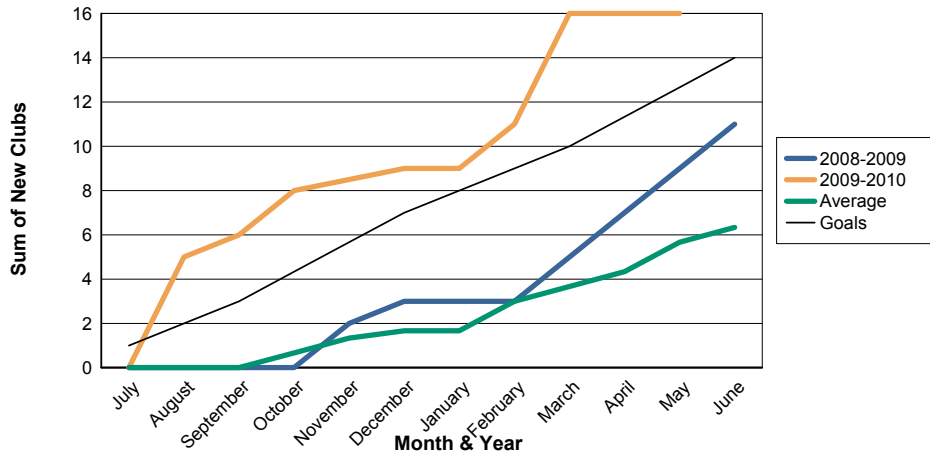

3 Year Comparisons for GMT Constitutional Area 5

By GMT District

As of May 2010

Sum of New Clubs/ Month & Year

For District 381

Sum of Dropped Clubs/ Month & Year

For District 381

Sum of Net Clubs/ Month & Year