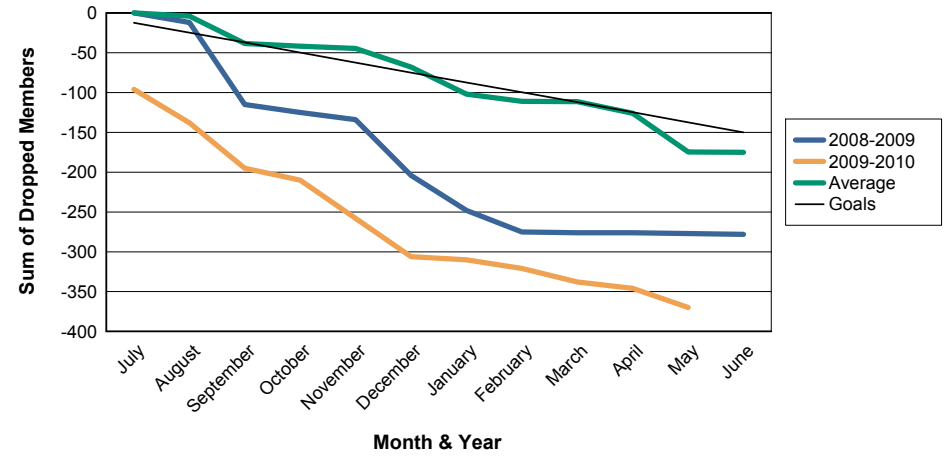

Sum of Dropped Members/ Month & Year

For District 381