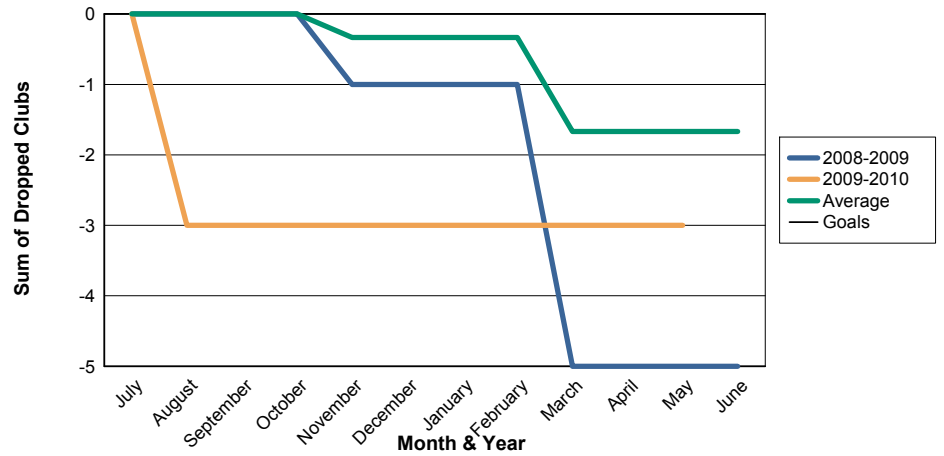

3 Year Comparisons for GMT Constitutional Area 5

By GMT District

As of May 2010

Sum of New Clubs/ Month & Year

For District 381

Sum of Dropped Clubs/ Month & Year

For District 381

Sum of Net Clubs/ Month & Year